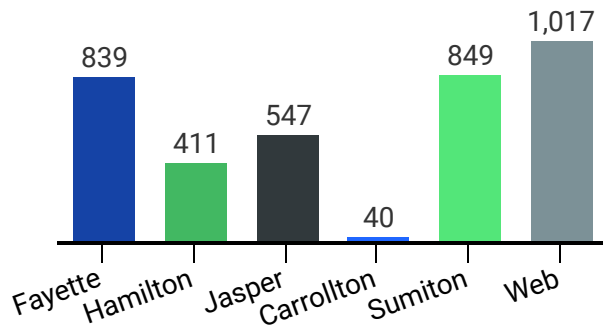

FA2022 Enrollment At-A-Glance

Compiled: 2/08/2023

Headcount

3,703

Credit Hour

29,519

of Dual Enrollment Students

1,477

Headcount by Location*

Credit Hour by Location*

Enrollment by Division*

Division	Headcount	Credit Hour
Academic Transfer	2,072	18,668
Career Technical	1,140	7,315
Health Sciences	491	3,536

*Dual enrollment off-site locations are reflected in the campus totals.

*Dual enrollment off-site locations are reflected in the campus totals.

*Headcount is based on major, Credit Hour is based on courses enrolled.

Race

Gender

Age