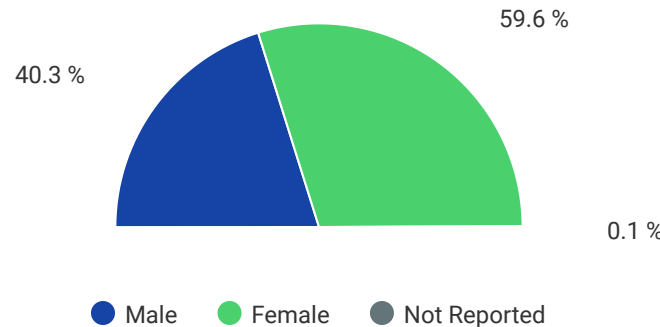

Headcount by Location*

Credit Hour by Location*

Enrollment by Division*

Division	Headcount	Credit Hour
Academic Transfer	2,072	18,668
Career Technical	1,140	7,315
Health Sciences	491	3,536

*Dual enrollment off-site locations are reflected in the campus totals.

*Dual enrollment off-site locations are reflected in the campus totals.

*Headcount is based on major, Credit Hour is based on courses enrolled.

Race

Gender

Age