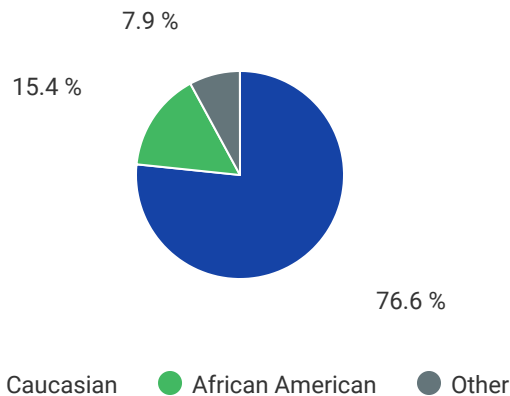

Headcount by Location*

Credit Hour by Location*

Enrollment by Division*

Division	Headcount	Credit Hour
Academic Transfer	2,072	18,668
Career Technical	1,140	7,315
Health Sciences	491	3,536

*Dual enrollment off-site locations are reflected in the campus totals.

*Dual enrollment off-site locations are reflected in the campus totals.

*Headcount is based on major, Credit Hour is based on courses enrolled.

Race

Gender

Age