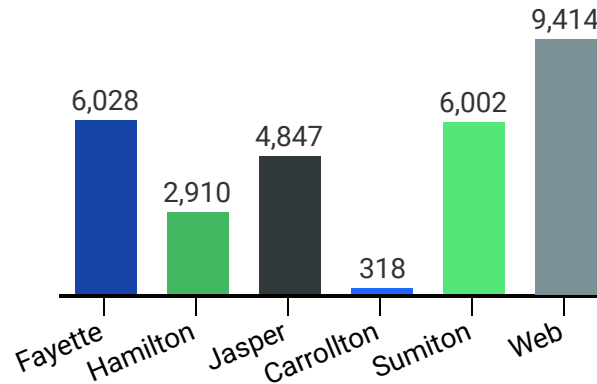

FA2022 Enrollment At-A-Glance

Compiled: 2/08/2023

Headcount

3,703

Credit Hour

29,519

of Dual Enrollment Students

1,477

Headcount by Location*

Credit Hour by Location*

Enrollment by Division*

Division	Headcount	Credit Hour
Academic Transfer	2,072	18,668
Career Technical	1,140	7,315
Health Sciences	491	3,536

*Dual enrollment off-site locations are reflected in the campus totals.

*Dual enrollment off-site locations are reflected in the campus totals.

*Headcount is based on major, Credit Hour is based on courses enrolled.

Race

Gender

Age