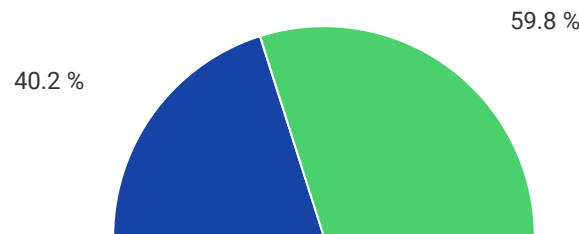

Headcount by Location*

Credit Hour by Location*

Enrollment by Division

Division	Headcount	Credit Hour
Academic Transfer	1,869	16,238
Career Technical	862	8,412
Health Sciences	1,017	9,457

*Dual enrollment off-site locations are reflected in the campus totals based on recruiting campus.

*Dual enrollment off-site locations are reflected in the campus totals based on recruiting campus.

Race

● Caucasian ● African American ● Other

Gender

● Male ● Female

Age

● Traditional (24 and younger) ● Non-Traditional (25 and older)