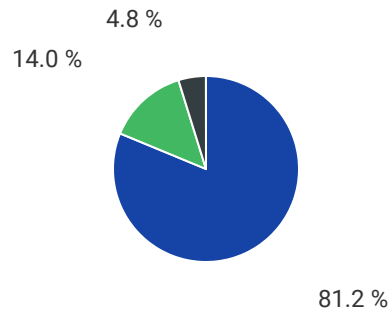

Headcount by Location*

Credit Hour by Location*

Enrollment by Division

Division	Headcount	Credit Hour
Academic Transfer	1,869	16,238
Career Technical	862	8,412
Health Sciences	1,017	9,457

*Dual enrollment off-site locations are reflected in the campus totals based on recruiting campus.

*Dual enrollment off-site locations are reflected in the campus totals based on recruiting campus.

Race

● Caucasian ● African American ● Other

Gender

● Male ● Female

Age

● Traditional (24 and younger) ● Non-Traditional (25 and older)