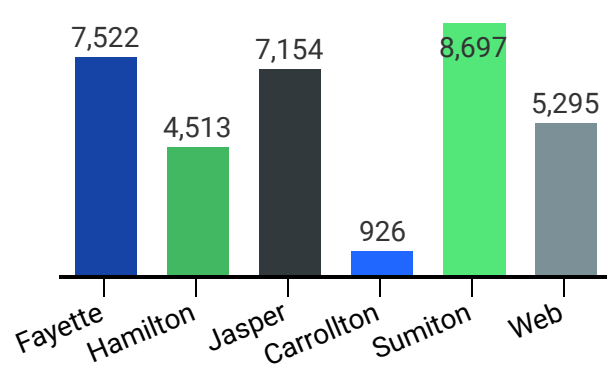

FA2018 Enrollment At-A-Glance

Compiled: 1/24/2019

Headcount

3,748

Credit Hour

34,107

of Dual Enrollment Students

899

Headcount by Location*

Credit Hour by Location*

Enrollment by Division

Division	Headcount	Credit Hour
Academic Transfer	1,869	16,238
Career Technical	862	8,412
Health Sciences	1,017	9,457

*Dual enrollment off-site locations are reflected in the campus totals based on recruiting campus.

*Dual enrollment off-site locations are reflected in the campus totals based on recruiting campus.

Race

● Caucasian ● African American ● Other

Gender

● Male ● Female

Age

● Traditional (24 and younger) ● Non-Traditional (25 and older)