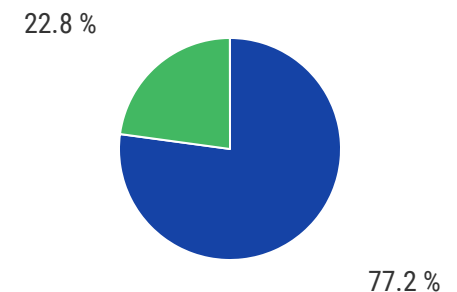

Headcount by Location*

Credit Hour by Location*

Enrollment by Division

Division	Headcount	Credit Hour
Academic Transfer	1,869	16,238
Career Technical	862	8,412
Health Sciences	1,017	9,457

*Dual enrollment off-site locations are reflected in the campus totals based on recruiting campus.

*Dual enrollment off-site locations are reflected in the campus totals based on recruiting campus.

Race

● Caucasian ● African American ● Other

Gender

● Male ● Female

Age

● Traditional (24 and younger) ● Non-Traditional (25 and older)