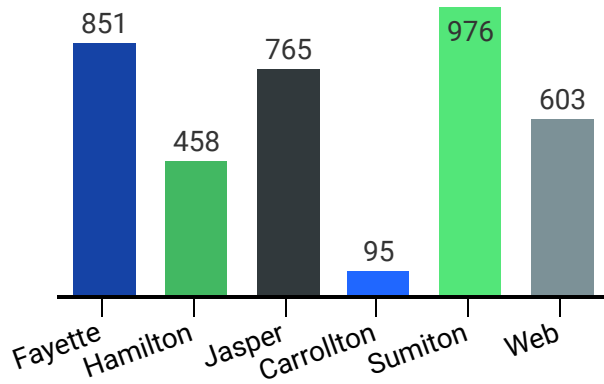

FA2018 Enrollment At-A-Glance

Compiled: 1/24/2019

Headcount

3,748

Credit Hour

34,107

of Dual Enrollment Students

899

Headcount by Location*

Credit Hour by Location*

Enrollment by Division

Division	Headcount	Credit Hour
Academic Transfer	1,869	16,238
Career Technical	862	8,412
Health Sciences	1,017	9,457

*Dual enrollment off-site locations are reflected in the campus totals based on recruiting campus.

*Dual enrollment off-site locations are reflected in the campus totals based on recruiting campus.

Race

● Caucasian ● African American ● Other

Gender

● Male ● Female

Age

● Traditional (24 and younger) ● Non-Traditional (25 and older)