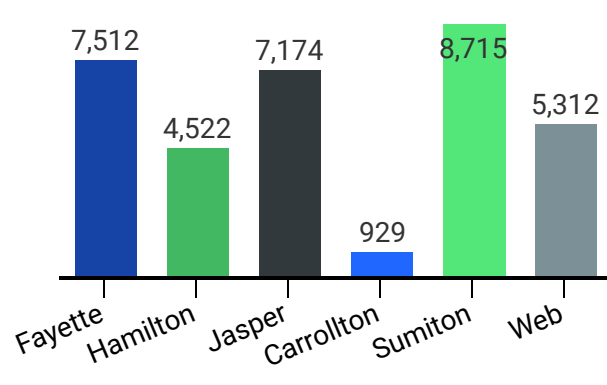

FA2018 Enrollment At-A-Glance

Compiled: 10/18/2018

Headcount

3,755

Credit Hour

34,164

of Dual Enrollment Students

905

Headcount by Location*

Credit Hour by Location*

Enrollment by Division

Division	Headcount	Credit Hour
Academic Transfer	1,868	16,239
Career Technical	868	8,461
Health Sciences	1,019	9,464

*Dual enrollment off-site locations are reflected in the campus totals based on recruiting campus.

*Dual enrollment off-site locations are reflected in the campus totals based on recruiting campus.

Race

● Caucasian ● African American ● Other

Gender

● Male ● Female

Age

● Traditional (24 and younger) ● Non-Traditional (25 and older)