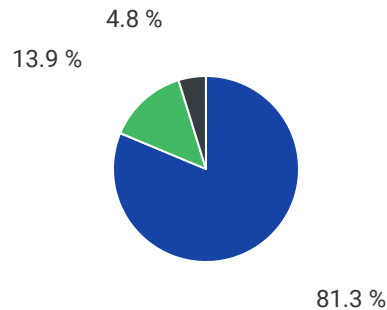

Headcount by Location*

Credit Hour by Location*

Enrollment by Division

Division	Headcount	Credit Hour
Academic Transfer	1,868	16,239
Career Technical	868	8,461
Health Sciences	1,019	9,464

*Dual enrollment off-site locations are reflected in the campus totals based on recruiting campus.

*Dual enrollment off-site locations are reflected in the campus totals based on recruiting campus.

Race

● Caucasian ● African American ● Other

Gender

● Male ● Female

Age

● Traditional (24 and younger) ● Non-Traditional (25 and older)