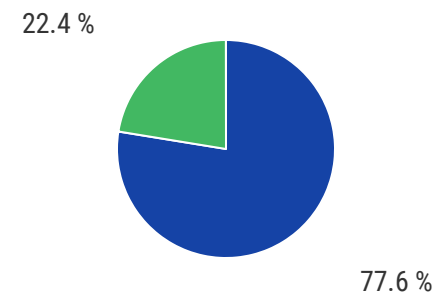

Headcount by Location*

Credit Hour by Location*

Enrollment by Division

Division	Headcount	Credit Hour
Academic Transfer	1,868	16,239
Career Technical	868	8,461
Health Sciences	1,019	9,464

*Dual enrollment off-site locations are reflected in the campus totals based on recruiting campus.

*Dual enrollment off-site locations are reflected in the campus totals based on recruiting campus.

Race

● Caucasian ● African American ● Other

Gender

● Male ● Female

Age

● Traditional (24 and younger) ● Non-Traditional (25 and older)