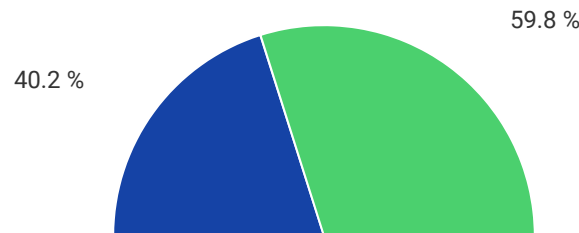

Headcount by Location*

Credit Hour by Location*

Enrollment by Division

Division	Headcount	Credit Hour
Academic Transfer	1,868	16,239
Career Technical	868	8,461
Health Sciences	1,019	9,464

*Dual enrollment off-site locations are reflected in the campus totals based on recruiting campus.

*Dual enrollment off-site locations are reflected in the campus totals based on recruiting campus.

Race

● Caucasian ● African American ● Other

Gender

● Male ● Female

Age

● Traditional (24 and younger) ● Non-Traditional (25 and older)