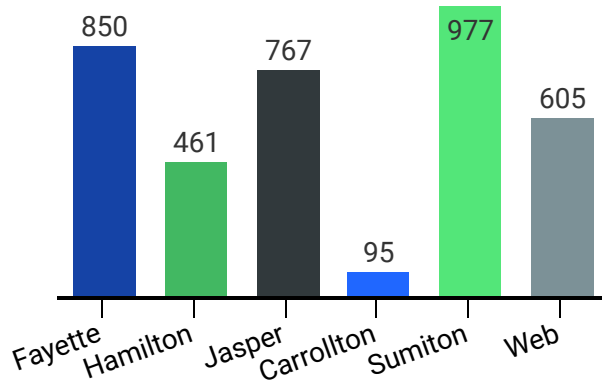

FA2018 Enrollment At-A-Glance

Compiled: 10/18/2018

Headcount

3,755

Credit Hour

34,164

of Dual Enrollment Students

905

Headcount by Location*

Credit Hour by Location*

Enrollment by Division

Division	Headcount	Credit Hour
Academic Transfer	1,868	16,239
Career Technical	868	8,461
Health Sciences	1,019	9,464

*Dual enrollment off-site locations are reflected in the campus totals based on recruiting campus.

*Dual enrollment off-site locations are reflected in the campus totals based on recruiting campus.

Race

● Caucasian ● African American ● Other

Gender

● Male ● Female

Age

● Traditional (24 and younger) ● Non-Traditional (25 and older)