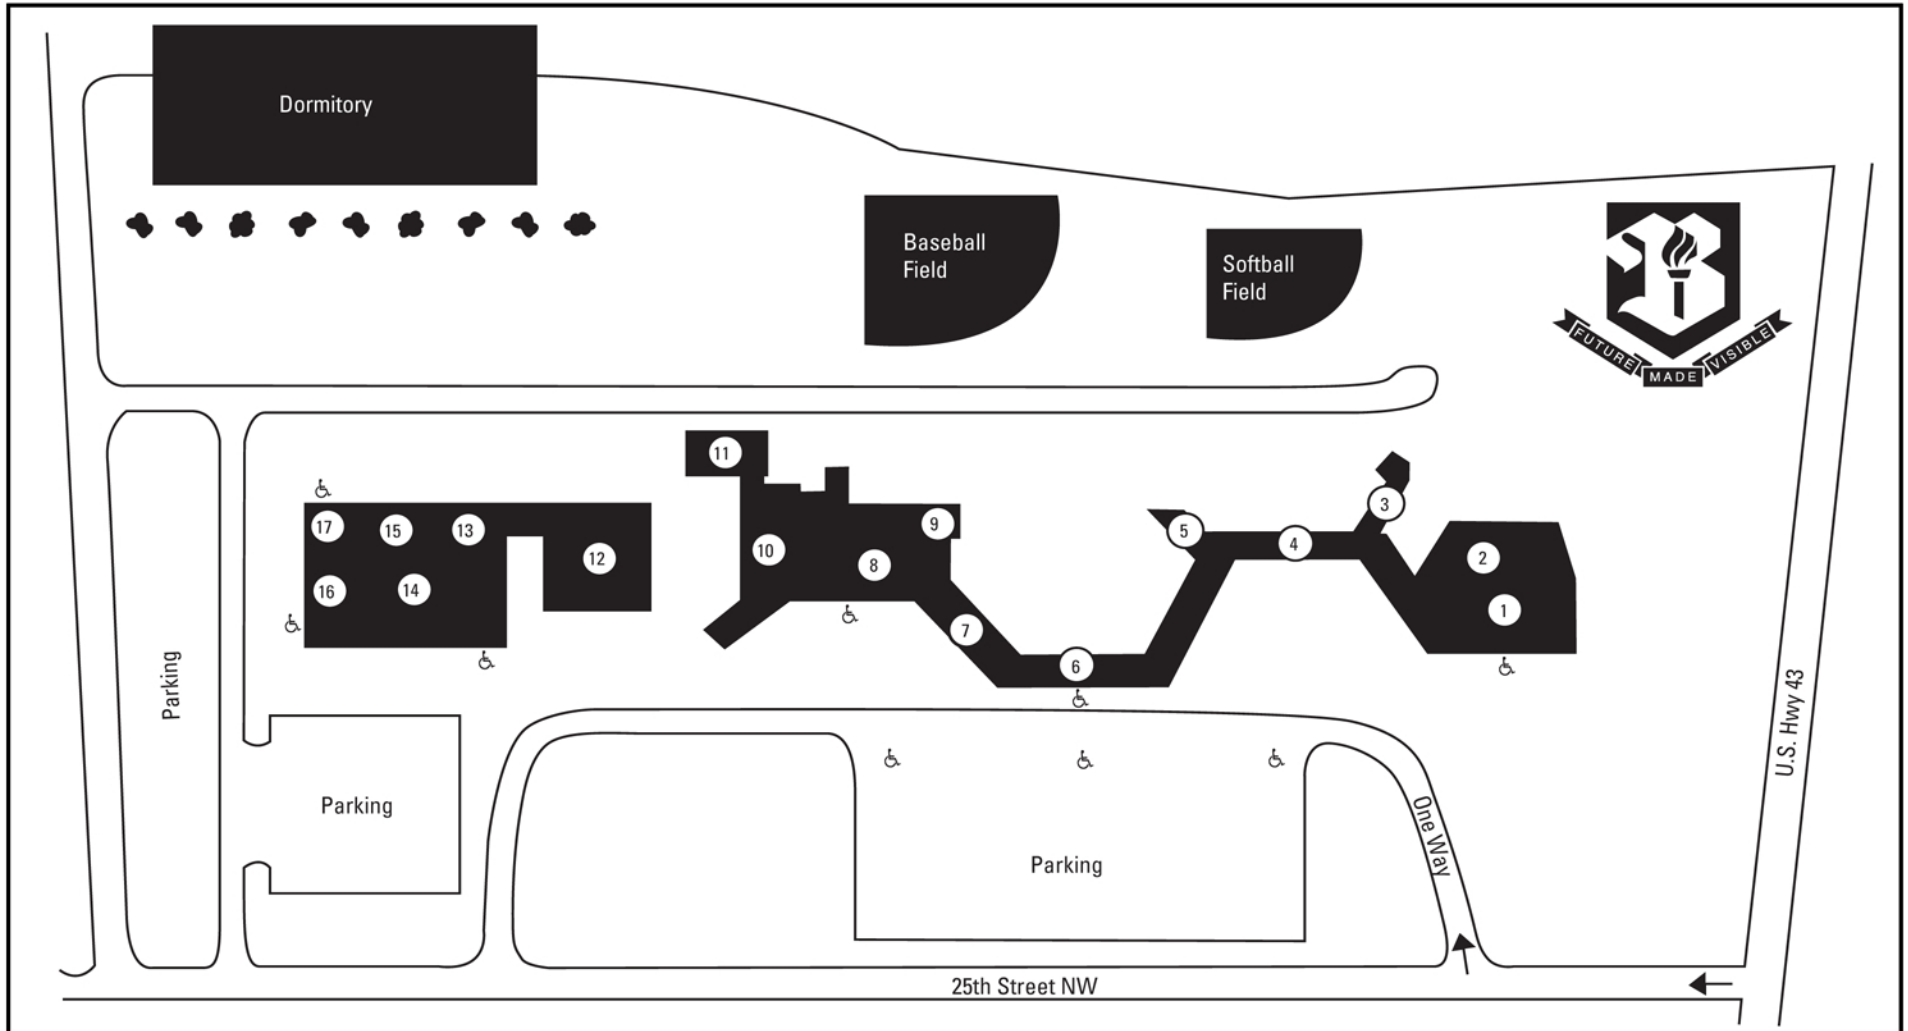

FAYETTE CAMPUS - Fayette, AL

- 1. Library/ Learning Resource Center
- 2. Testing Center (2nd floor)
- 3. Science Wing
- 4. Classrooms

- 5. Administrative Offices
- 6. Office of Student Services
- 7. Classrooms
- 8. Gymnasium

- 9. Bear's Den/Student Center
Business Office/Bookstore
- 10. Wellness Center
- 11. Maintenance
- 12. Health Science Wing

- 13. Adult Education classrooms
- 14. Tom Beville Center Bldg
- 15. Alabama Career Center
- 16. Earl McDonald Auditorium
- 17. Cafeteria