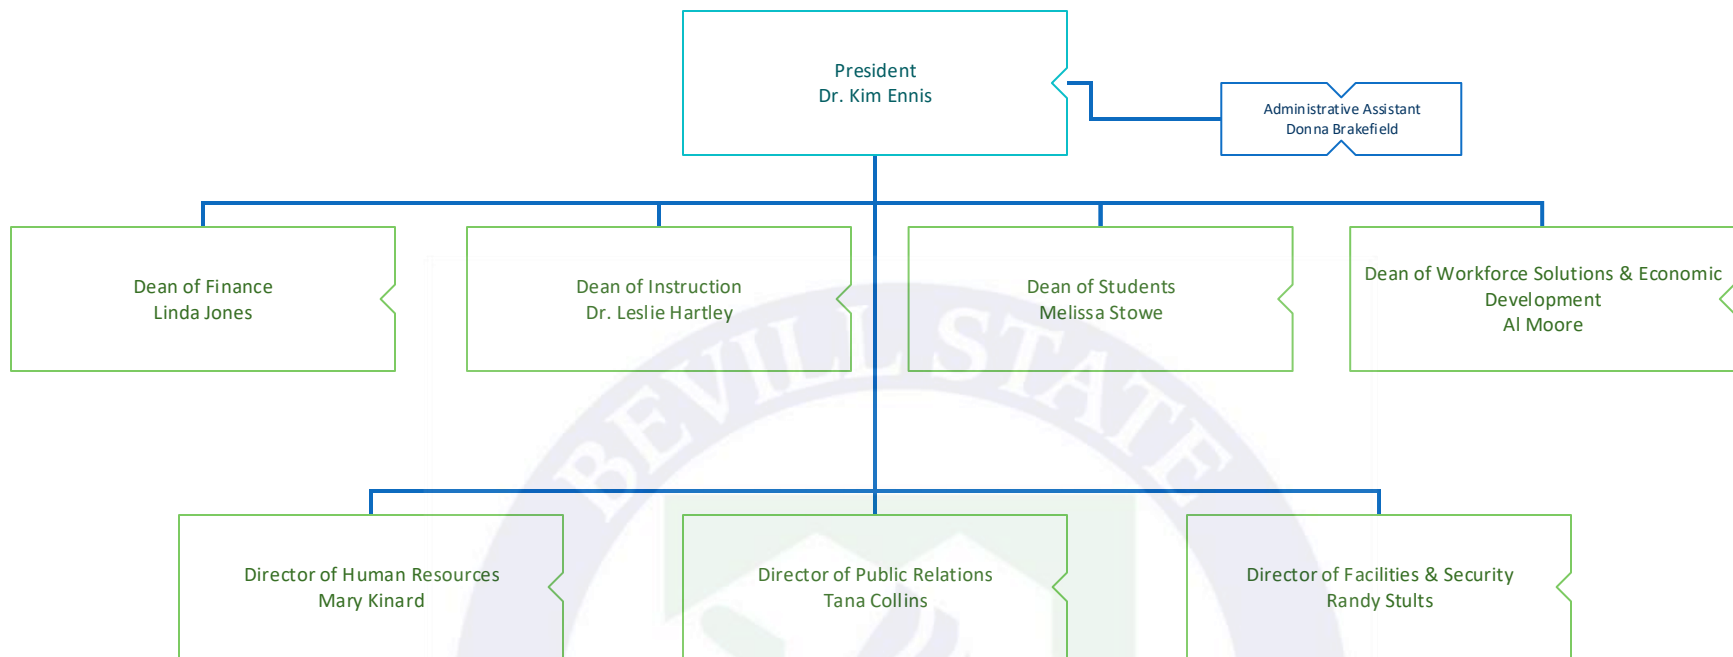

BEVILL STATE COMMUNITY COLLEGE
Organizational Chart
December 18, 2018

BEVILL STATE COMMUNITY COLLEGE

Organizational Chart

Director of Public Relations
Tana Collins

Multimedia Coordinator
Andrew Brasfield