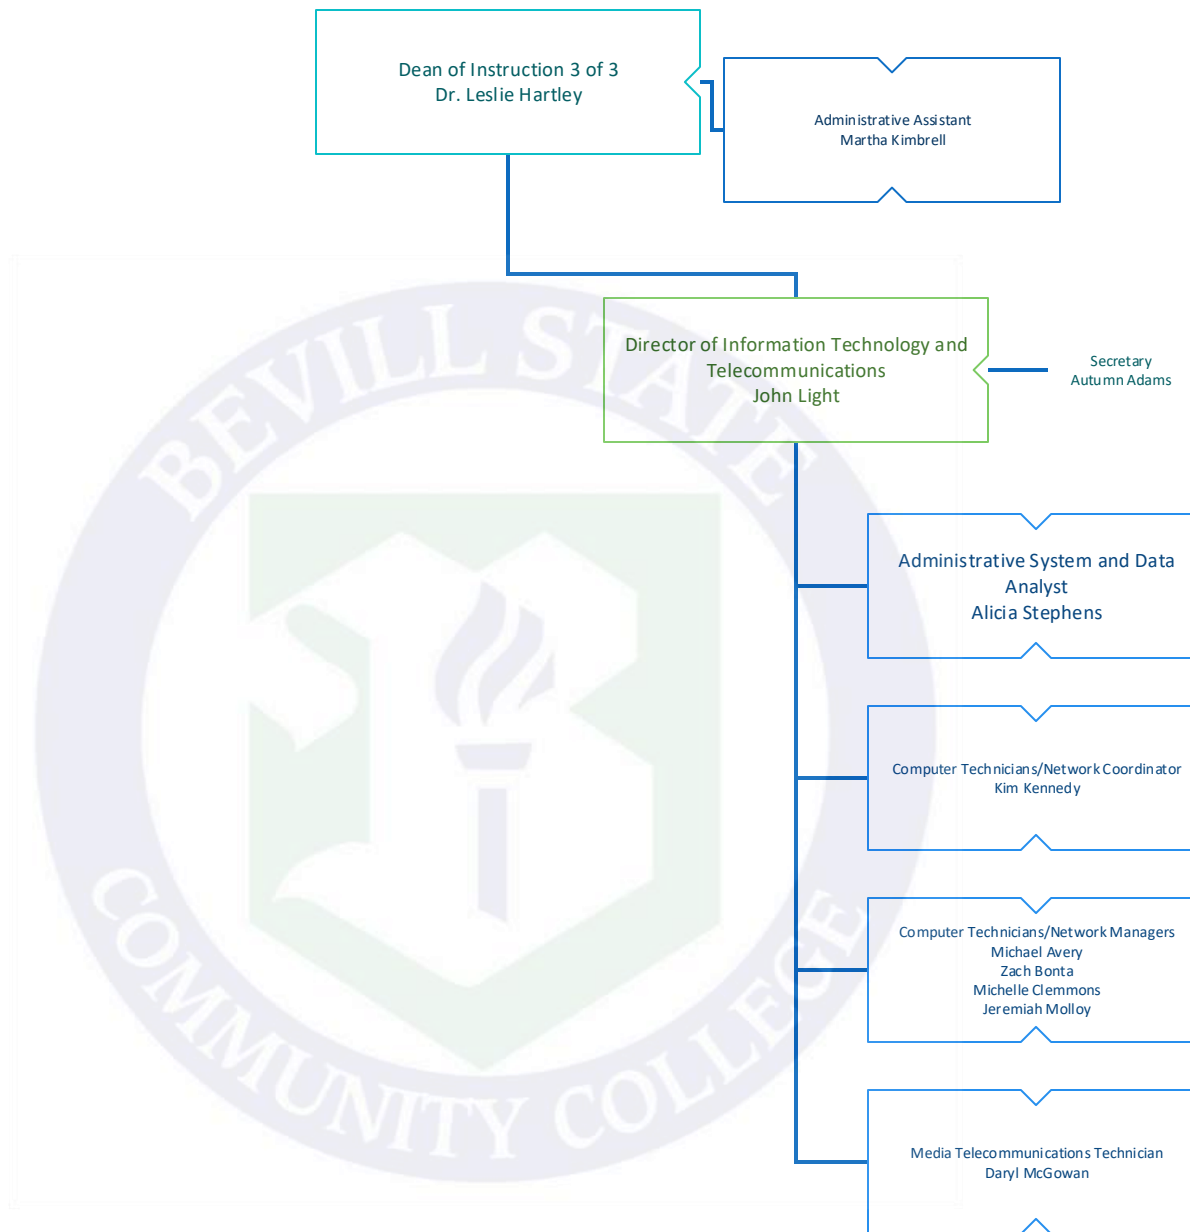

BEVILL STATE COMMUNITY COLLEGE
Organizational Chart
December 18, 2018

BEVILL STATE COMMUNITY COLLEGE

Organizational Chart

Director of Public Relations
Tana Collins

Multimedia Coordinator
Andrew Brasfield