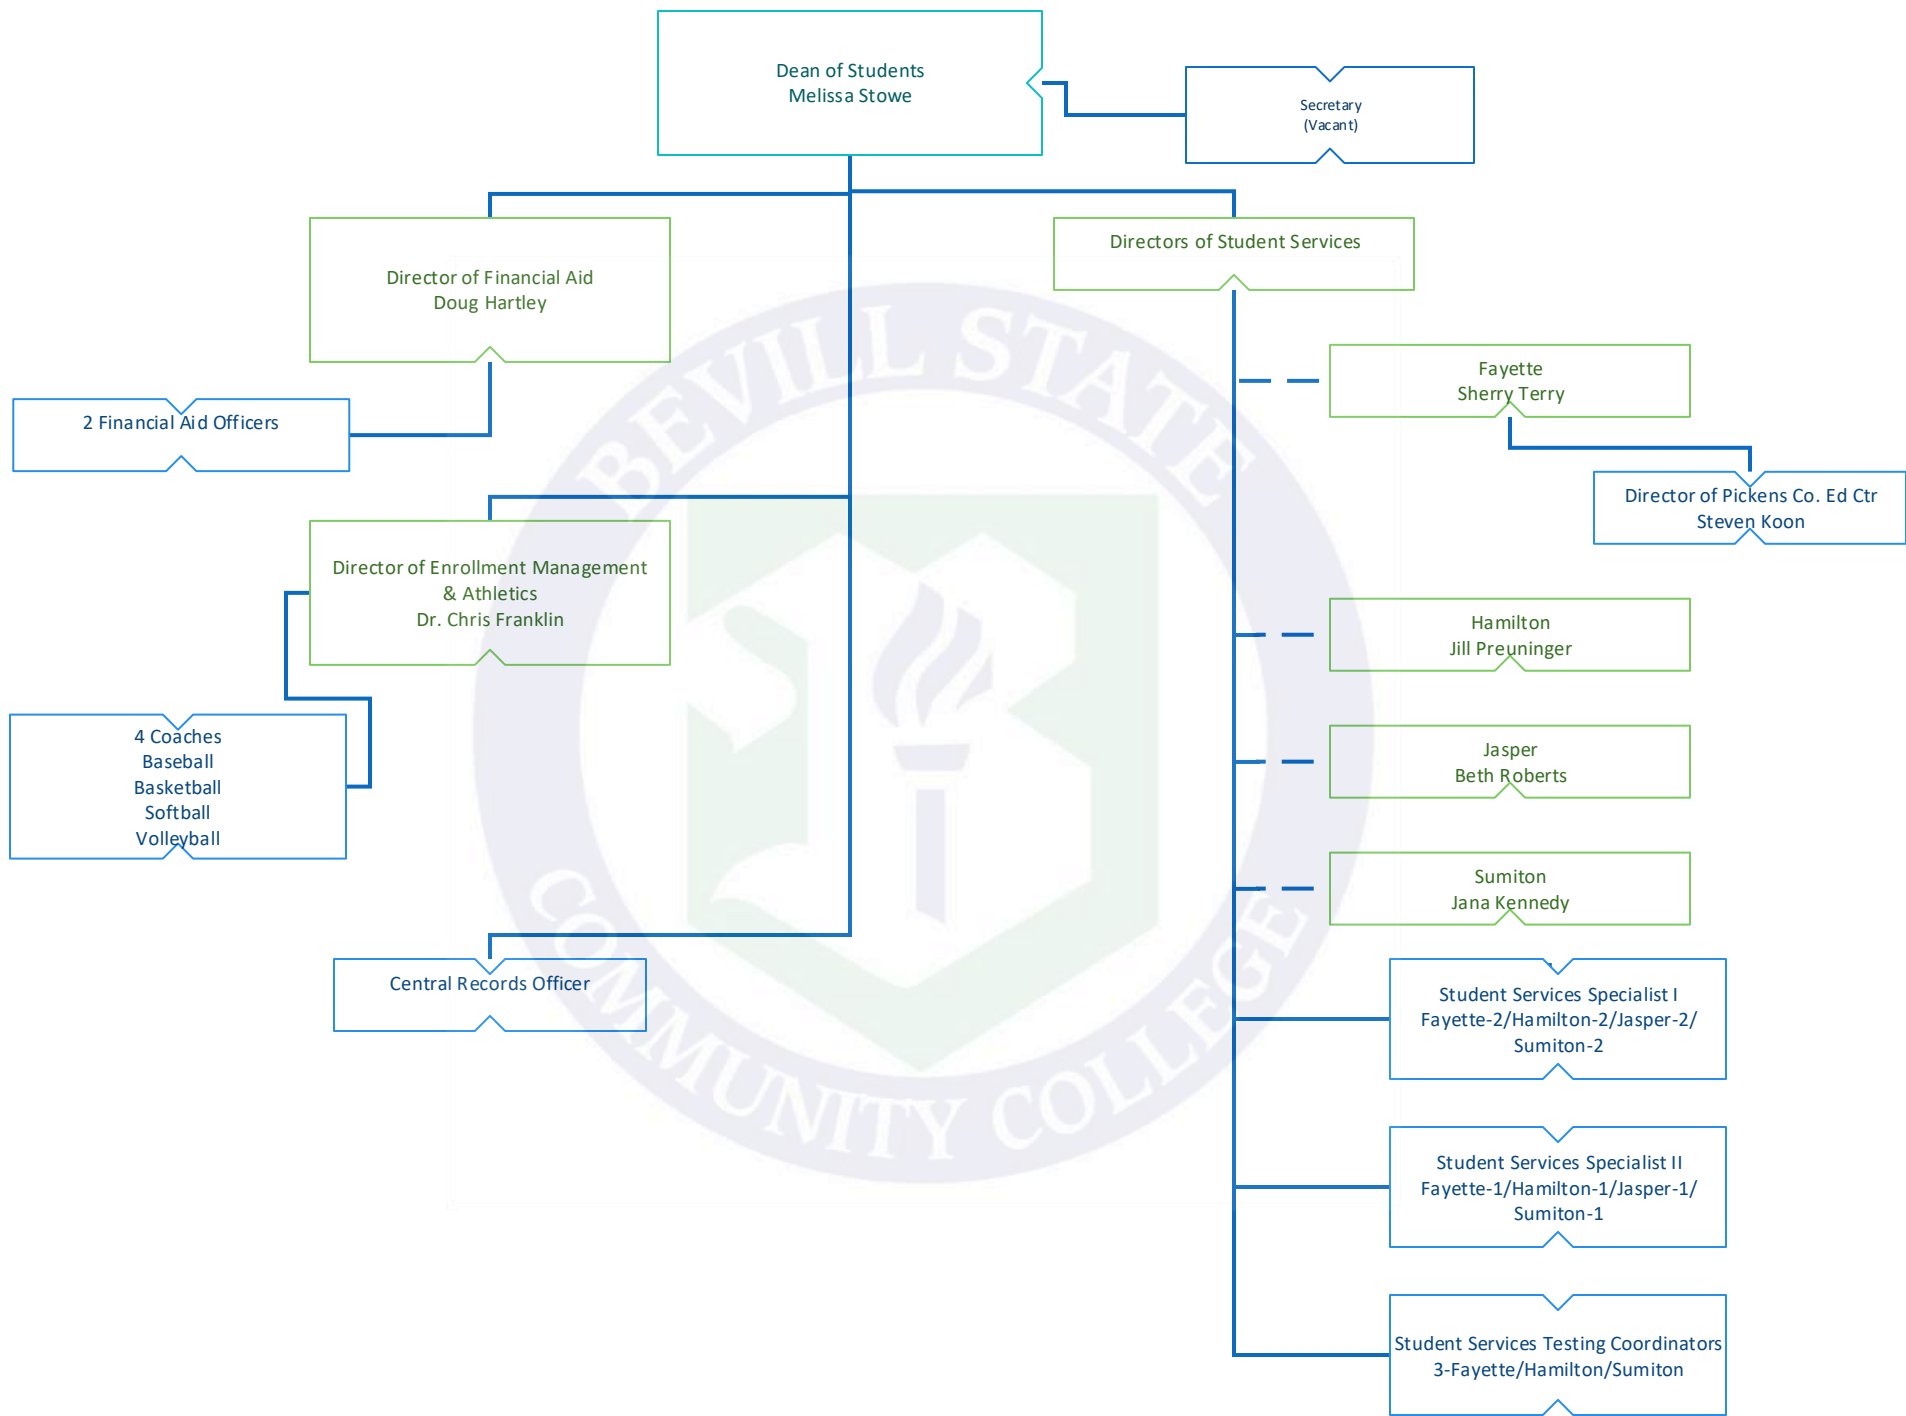

BEVILL STATE COMMUNITY COLLEGE
Organizational Chart
December 18, 2018

BEVILL STATE COMMUNITY COLLEGE

Organizational Chart

Director of Public Relations
Tana Collins

Multimedia Coordinator
Andrew Brasfield