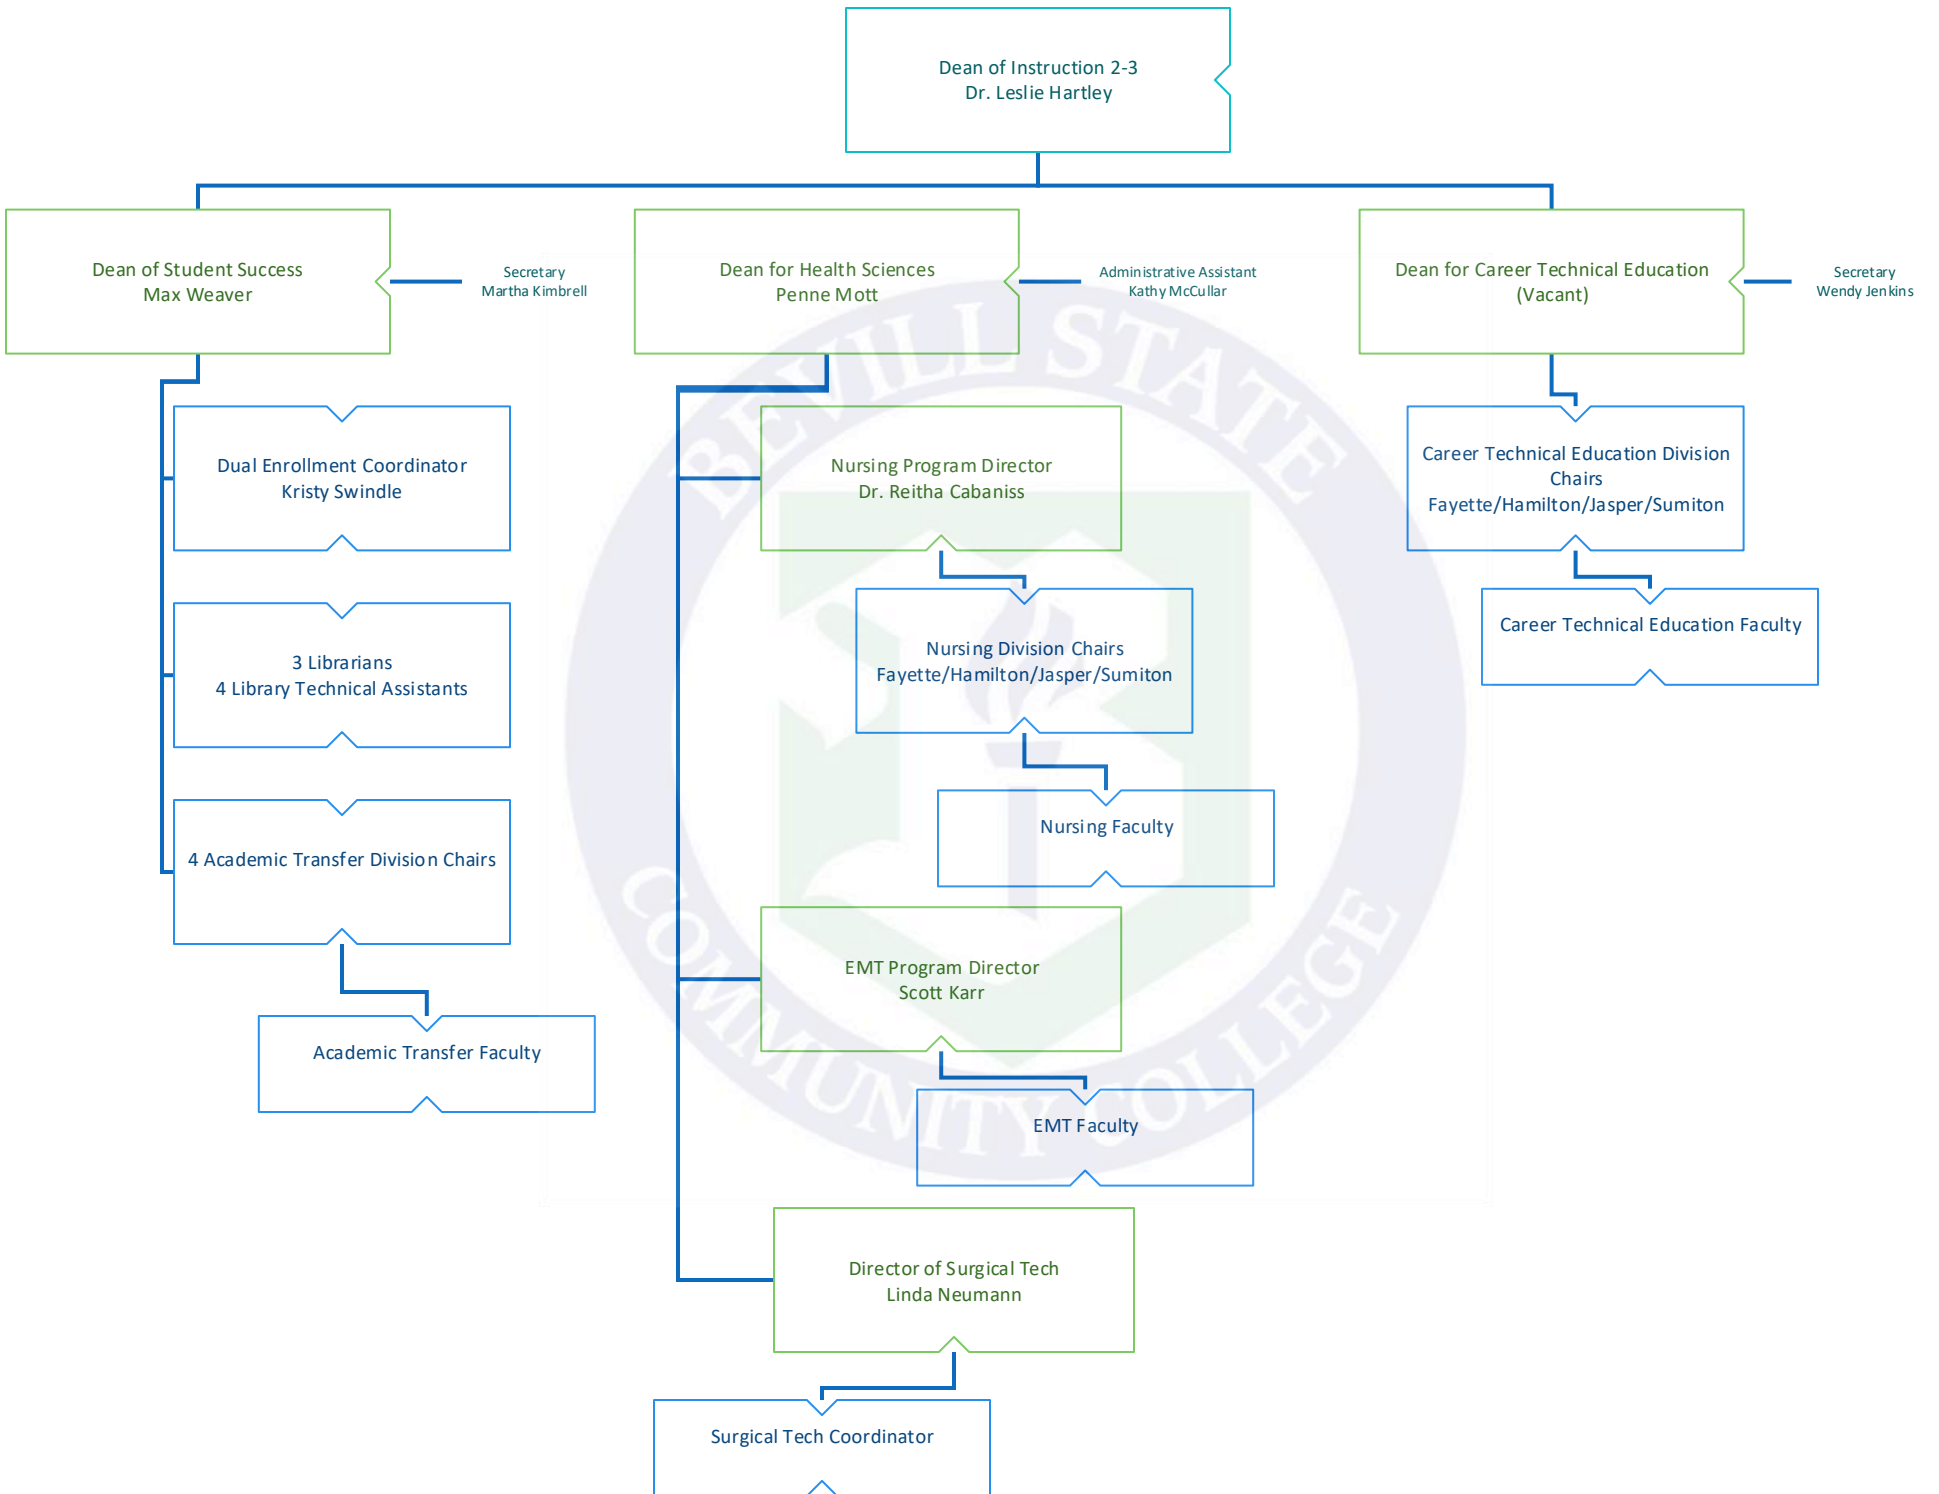

BEVILL STATE COMMUNITY COLLEGE
Organizational Chart
December 18, 2018

BEVILL STATE COMMUNITY COLLEGE

Organizational Chart

Director of Public Relations
Tana Collins

Multimedia Coordinator
Andrew Brasfield