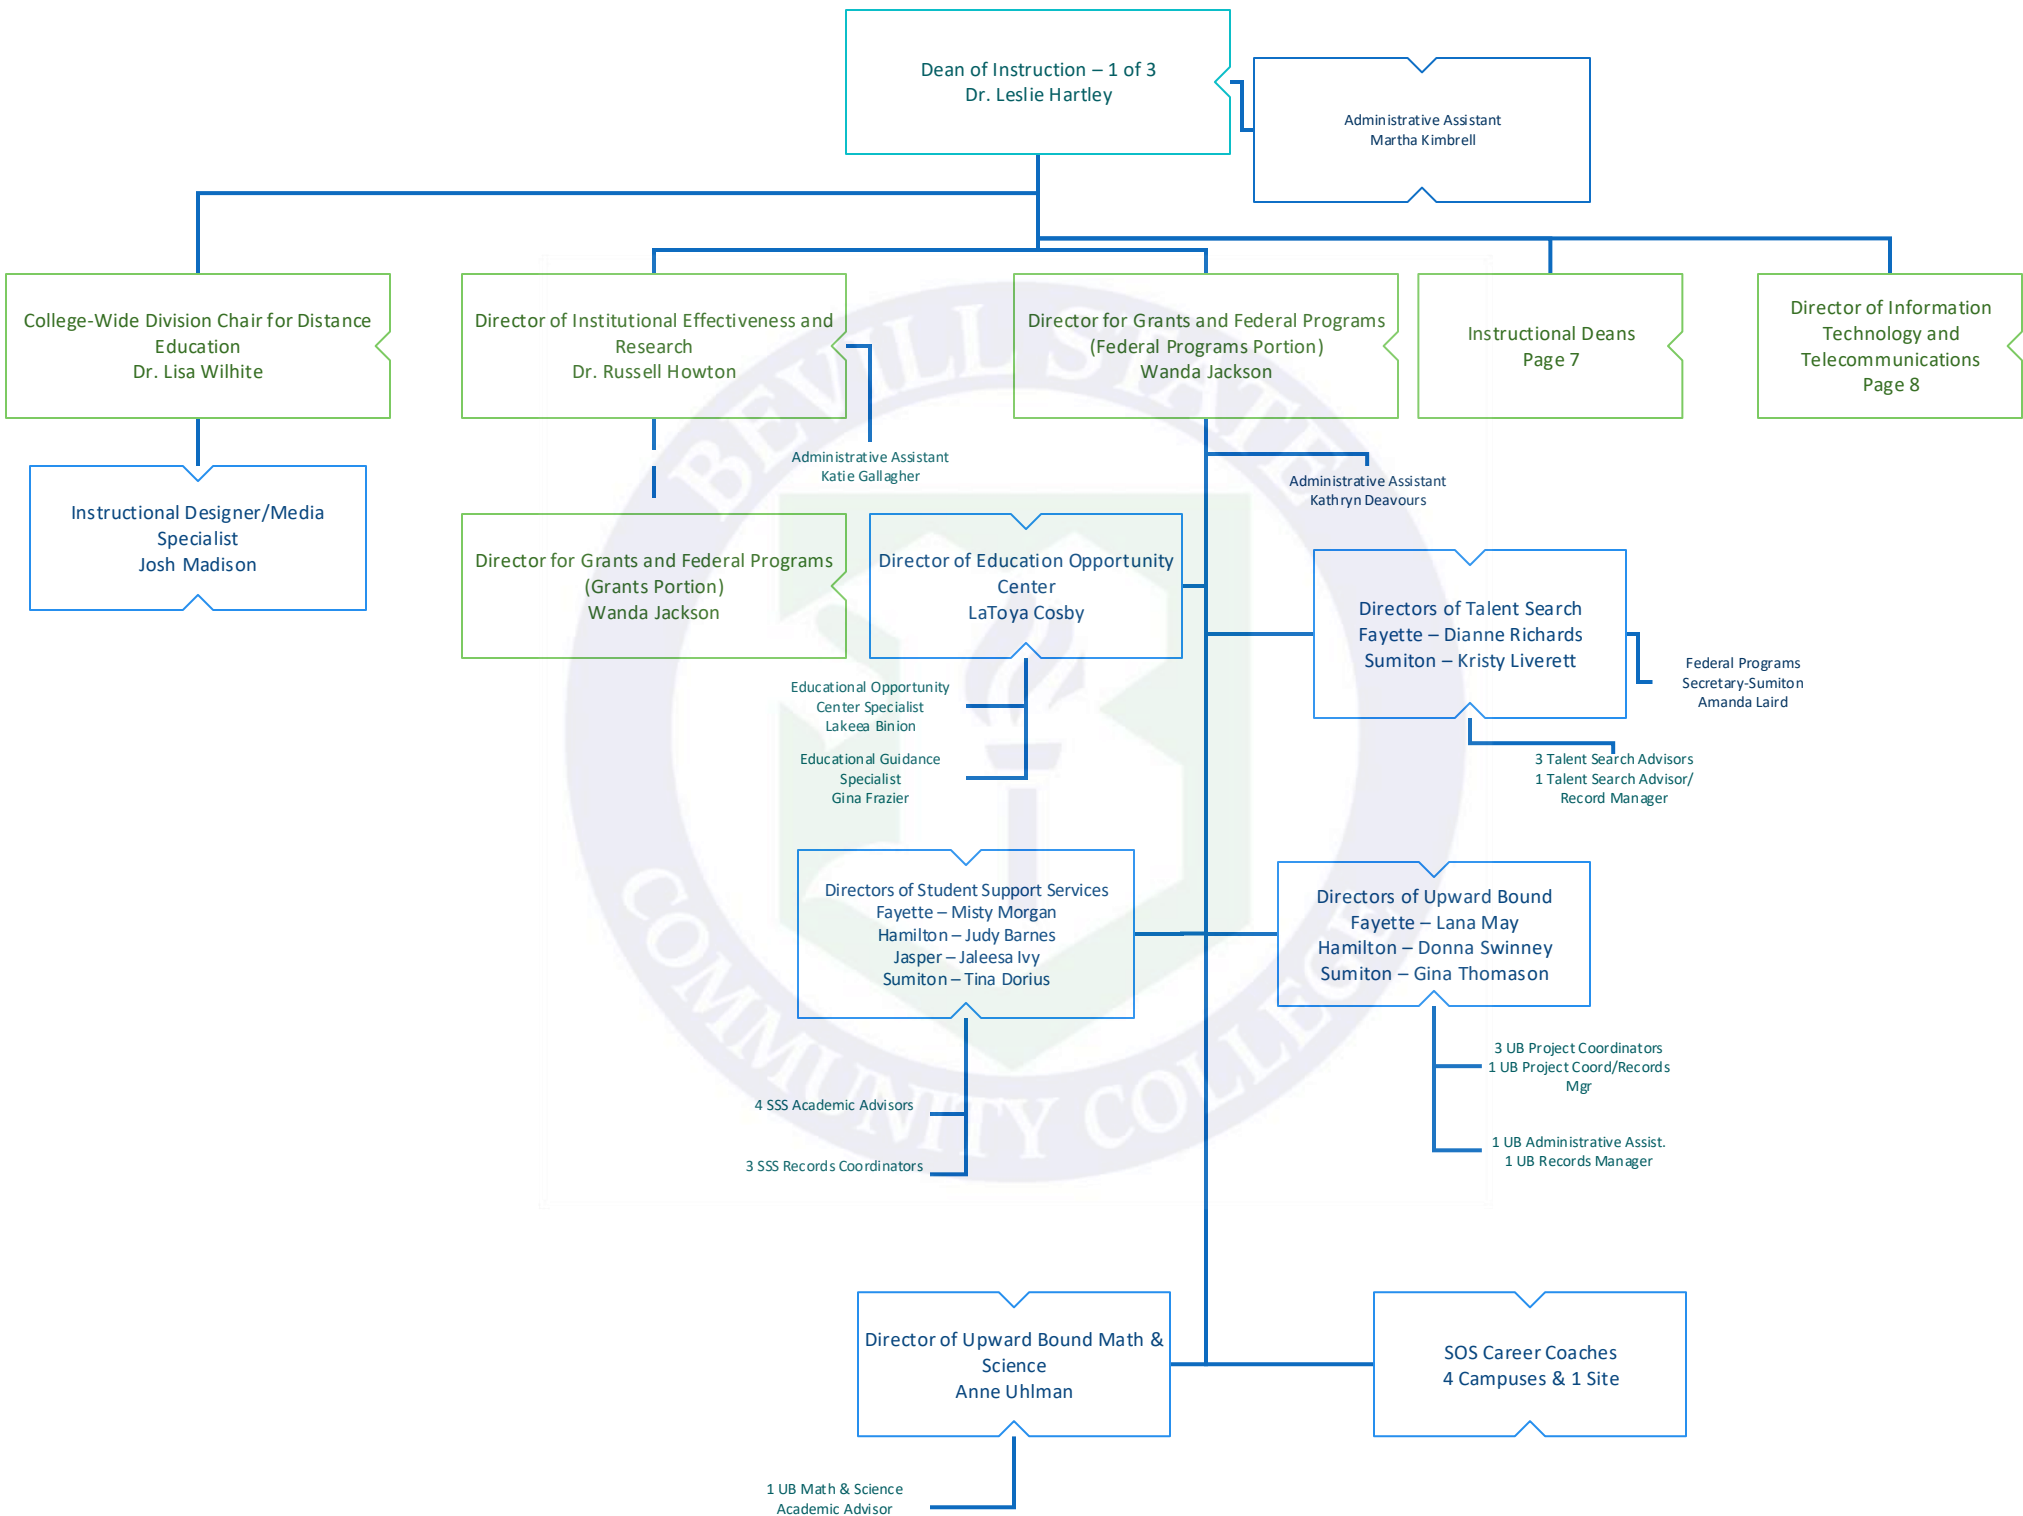

BEVILL STATE COMMUNITY COLLEGE
Organizational Chart
December 18, 2018

BEVILL STATE COMMUNITY COLLEGE

Organizational Chart

Director of Public Relations
Tana Collins

Multimedia Coordinator
Andrew Brasfield