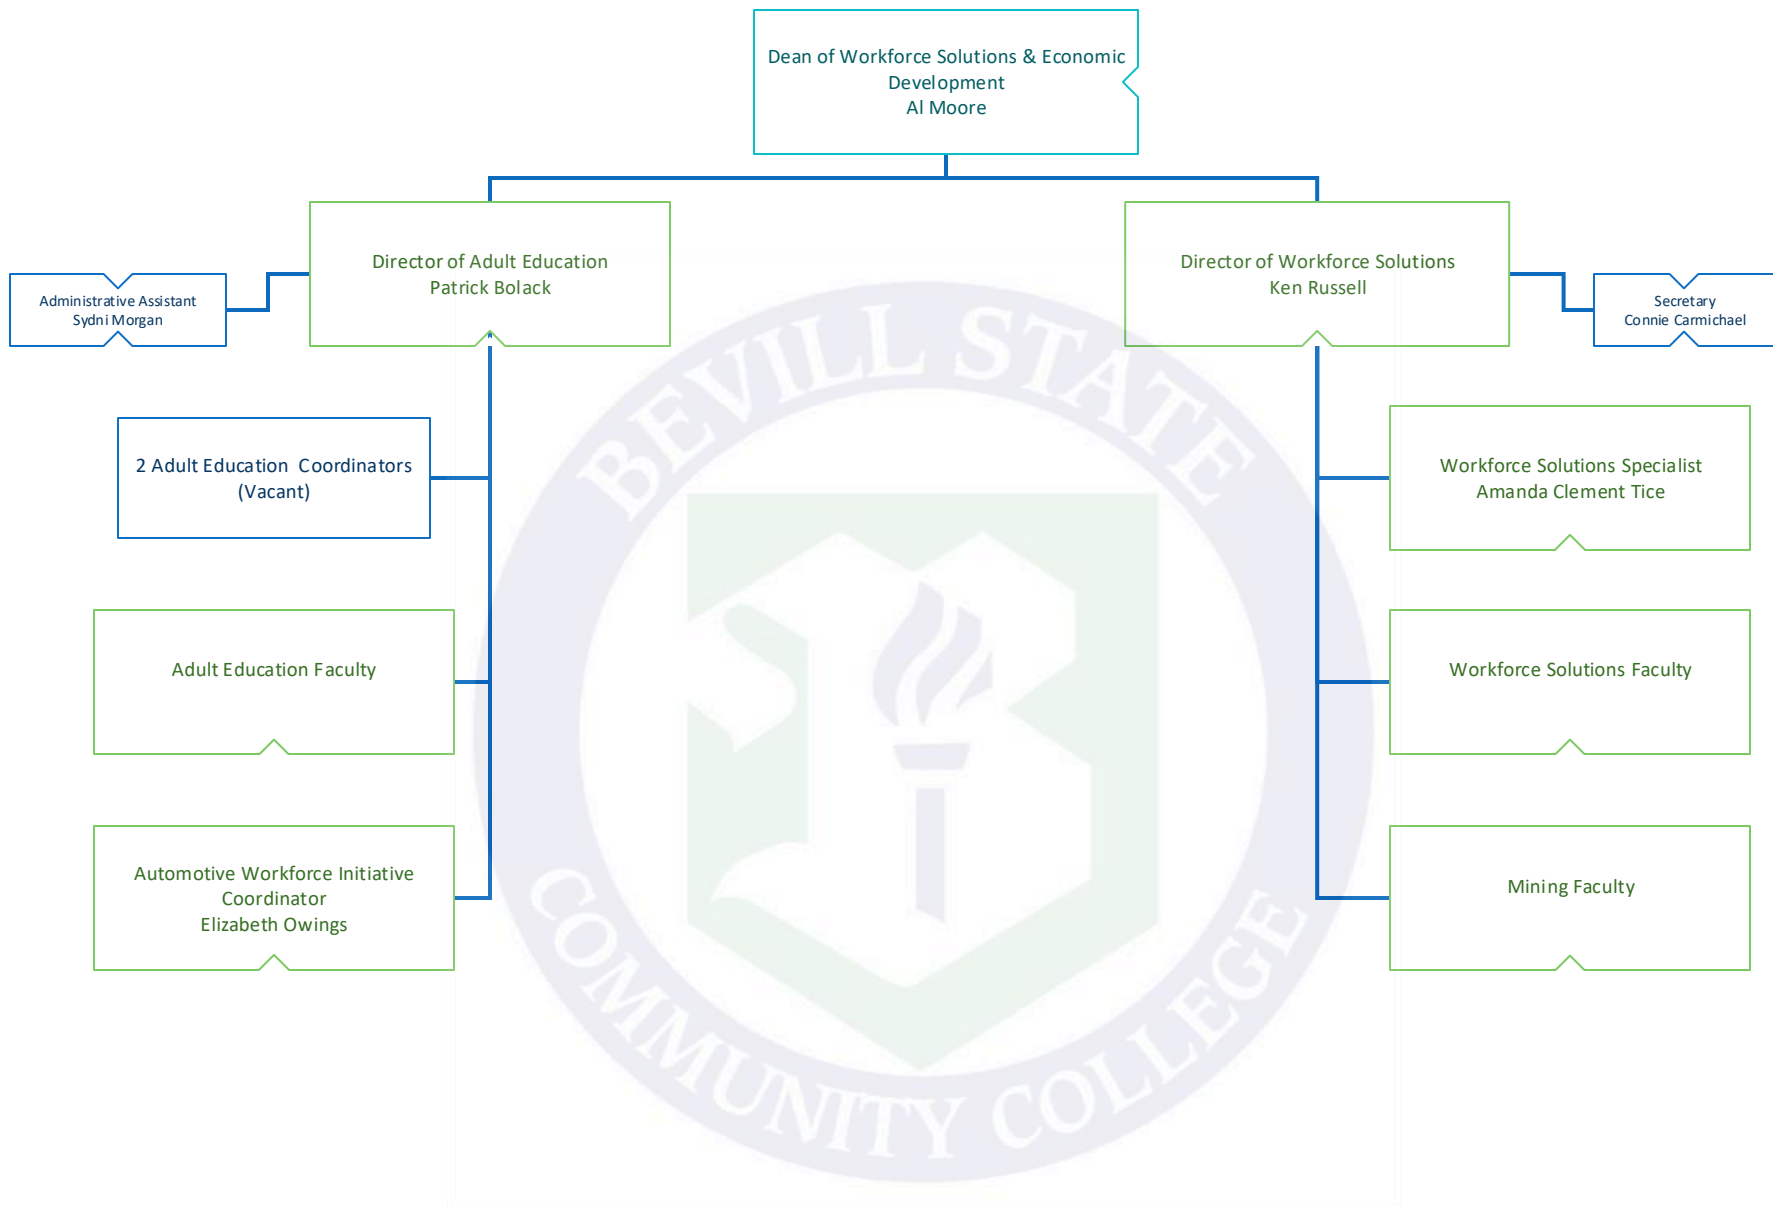

BEVILL STATE COMMUNITY COLLEGE
Organizational Chart
December 18, 2018

BEVILL STATE COMMUNITY COLLEGE

Organizational Chart

Director of Public Relations
Tana Collins

Multimedia Coordinator
Andrew Brasfield