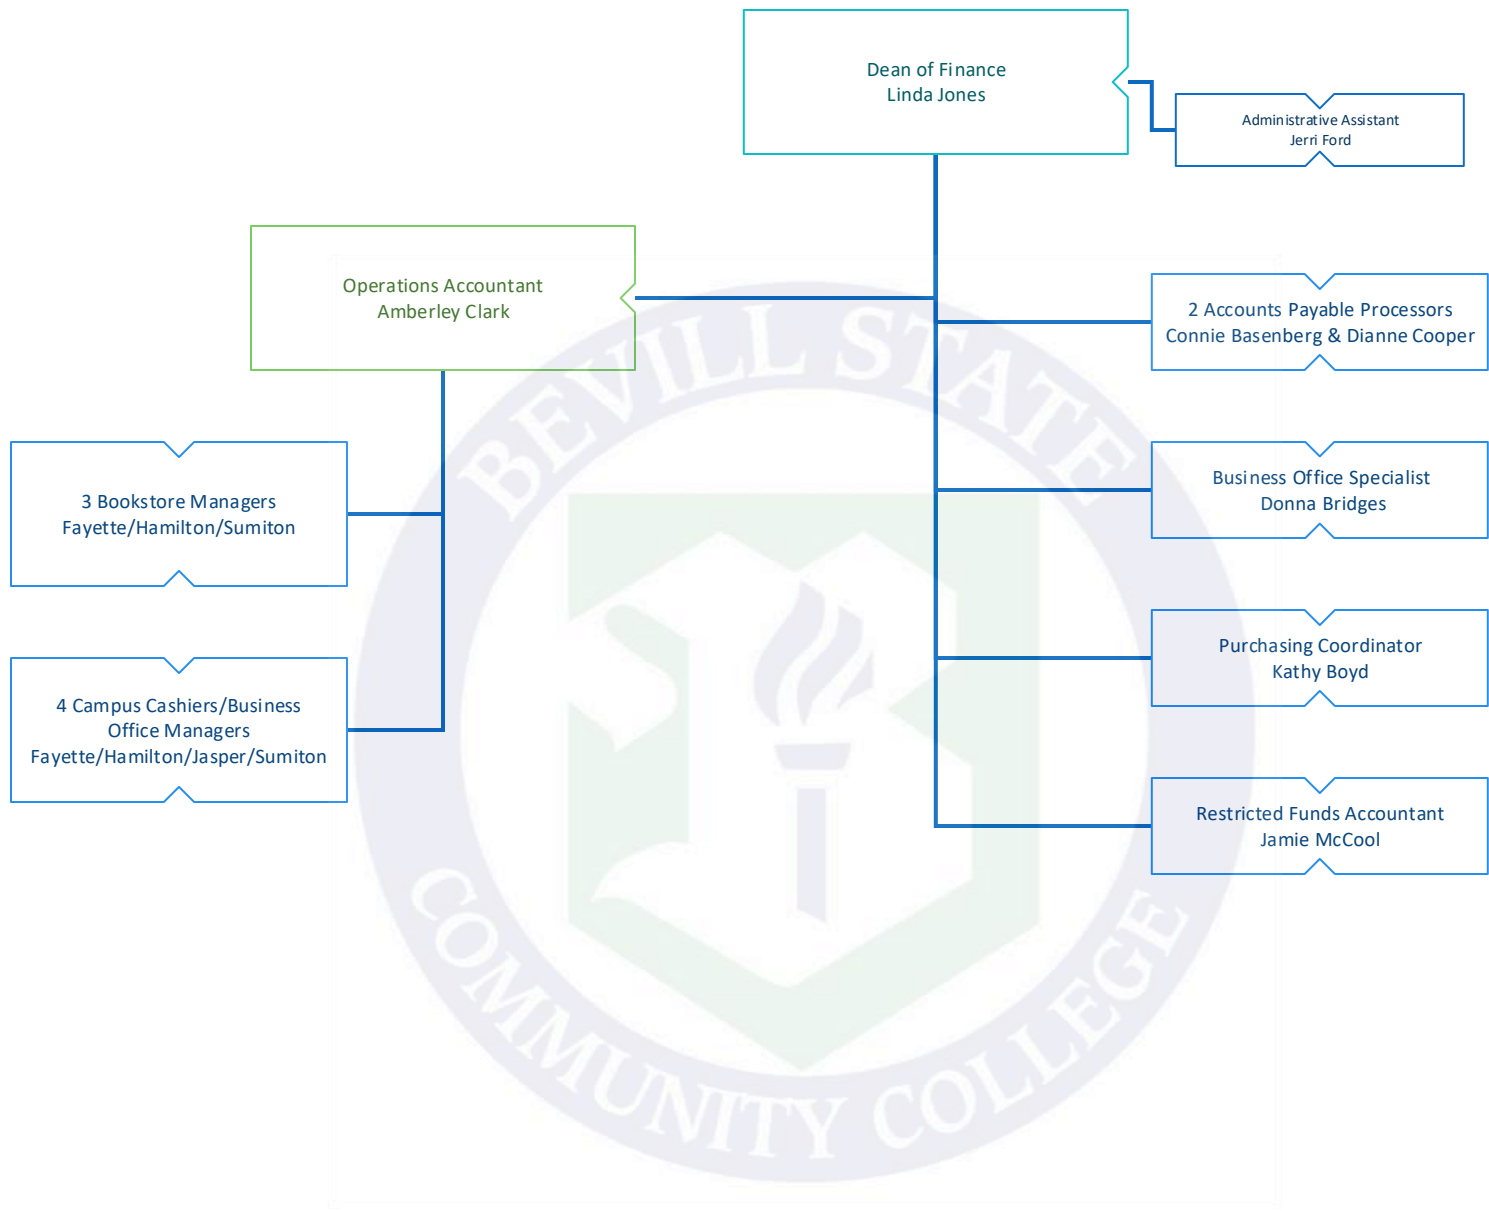

BEVILL STATE COMMUNITY COLLEGE
Organizational Chart
December 18, 2018

BEVILL STATE COMMUNITY COLLEGE

Organizational Chart

Director of Public Relations
Tana Collins

Multimedia Coordinator
Andrew Brasfield