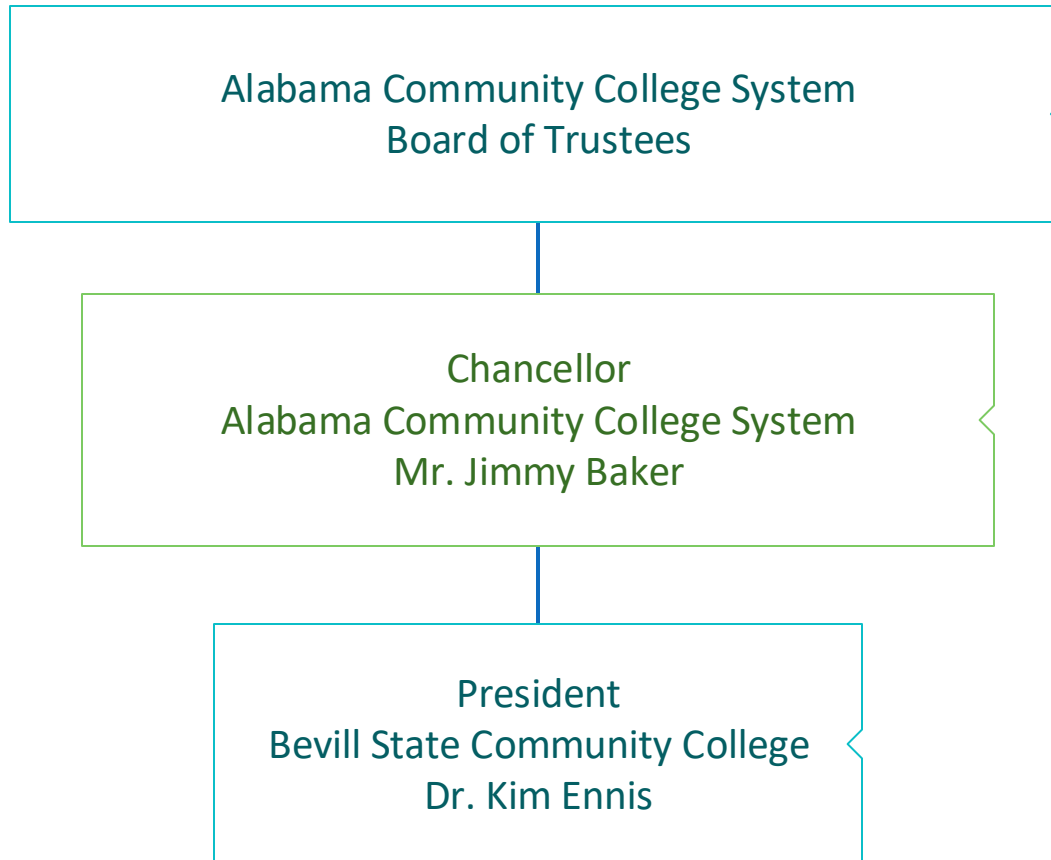

BEVILL STATE COMMUNITY COLLEGE
Organizational Chart
December 18, 2018

BEVILL STATE COMMUNITY COLLEGE

Organizational Chart

Director of Public Relations
Tana Collins

Multimedia Coordinator
Andrew Brasfield